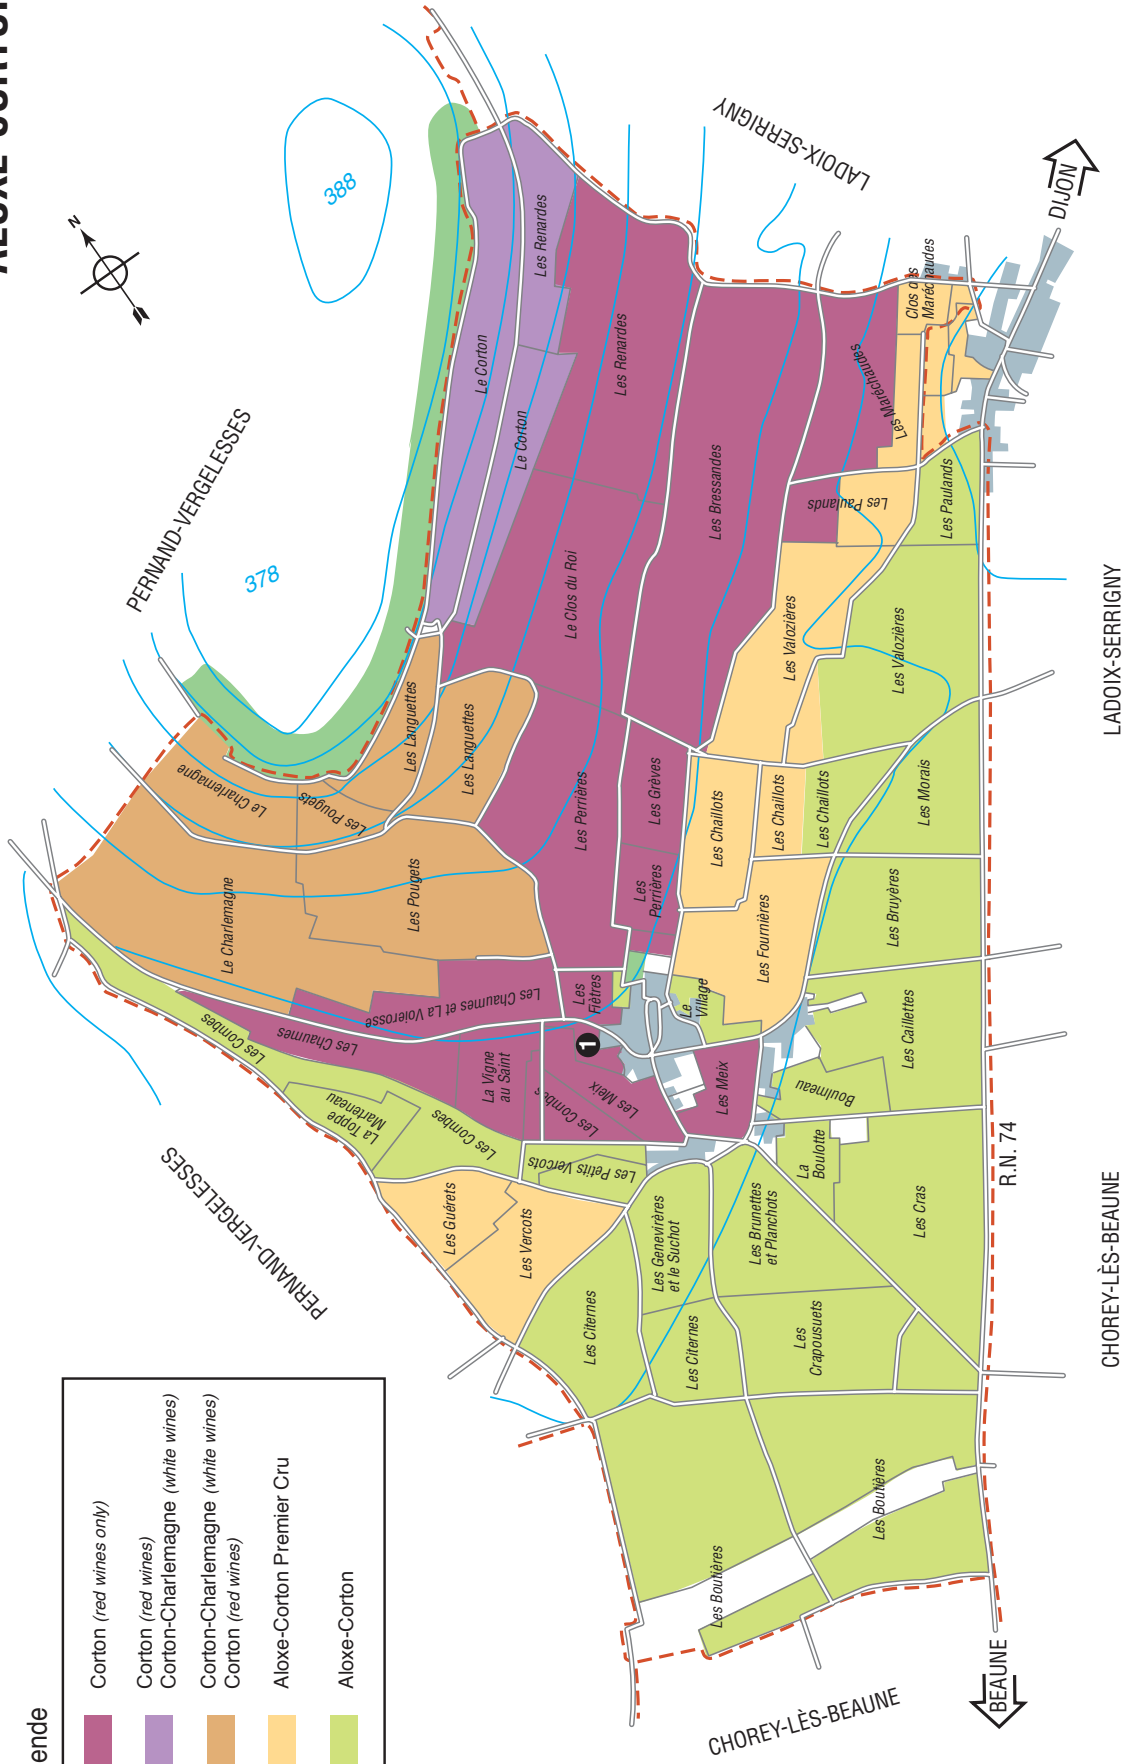

ALOXE-CORTON

Legende

	Corton (red wines only)
	Corton (red wines)
	Corton-Charlemagne (white wines)
	Corton-Charlemagne (white wines)
	Corton (red wines)
	Aloxe-Corton Premier Cru
	Aloxe-Corton

Renvois

Le Meix Lallemande